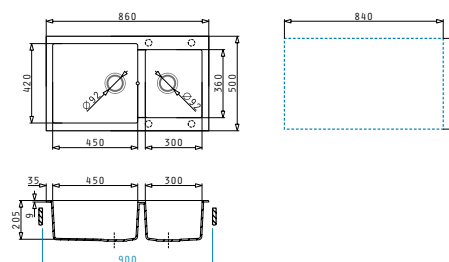

>ALAZIA (79x50) 2B

>Sink Dimensions
790 x 500mm

>Bowl Dimensions
340 x 400 x 205mm / 340 x 400 x 205mm

>Minimum Base Unit
80cm

>Bowl Overflow

>Proposed Accessories

Snow

Carbon

Beige

Mocha

Inset

Ø92mm

>ALAZIA (86x50) 1B 1D

>Sink Dimensions
860 x 500mm

>Bowl Dimensions
340 x 420 x 205mm

>Minimum Base Unit
45cm

>Bowl Overflow

>Proposed Accessories

Snow

Carbon

Beige

Mocha

Reversible

Inset

Ø92mm

>ALAZIA (86x50) 1 ¾B

>Sink Dimensions
860 x 500mm

>Bowl Dimensions
450 x 420 x 205mm / 300 x 360 x 205mm

>Minimum Base Unit
90cm

>Bowl Overflow

>Proposed Accessories

Snow

Carbon

Beige

Mocha

Reversible

Inset

Ø92mm