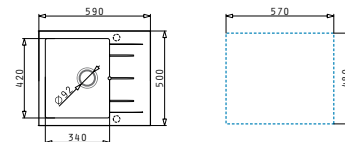

>ALAZIA (59x50) 1B 1D

>Sink Dimensions
590 x 500mm

>Bowl Dimensions
340 x 420 x 205mm

>Minimum Base Unit
45cm

>Bowl Overflow

>Proposed Accessories

Snow

Carbon

Beige

Mocha

Reversible

Inset

Ø92mm