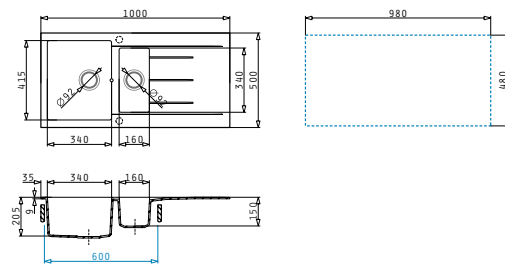

### >ALAZIA (100x50) 1B 1D

>Sink Dimensions  
1000 x 500mm

>Bowl Dimensions  
495 x 415 x 205mm

>Minimum Base Unit  
60cm

>Bowl Overflow

>Proposed Accessories

Wooden Chopping Board & Inox Colander

Snow

### >ALAZIA (100x50) 1 ½B 1D

>Sink Dimensions  
1000 x 500mm

>Bowl Dimensions  
340 x 415 x 205mm / 160 x 340 x 180mm

>Minimum Base Unit  
60cm

>Bowl Overflow

>Proposed Accessories

Wooden Chopping Board & Inox Colander

### >ALAZIA (116x50) 1 ¾B 1D

>Sink Dimensions  
1160 x 500mm

>Bowl Dimensions  
340 x 420 x 205mm / 340 x 420 x 205mm

>Minimum Base Unit  
80cm

>Bowl Overflow

>Proposed Accessories

Wooden Chopping Board & Inox Colander

>ALAZIA (116x50) 2B 1D

>Sink Dimensions  
1160 x 500mm

>Bowl Dimensions  
340 x 420 x 205mm / 340 x 420 x 205mm

>Minimum Base Unit  
80cm

>Bowl Overflow

>Proposed Accessories

Snow

Carbon