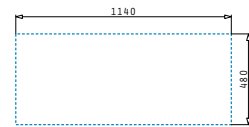

For even greater safety, the composition of Pyragranite Sinks provides protection against bacteria. Bacteria can cause mould, stains and bad smells. The enrichment of the composition with silver ions makes the surface of the sink, perfectly healthy and suitable to come in contact with food.

As proof of the exceptional quality materials, Pyragranite Sinks carry a Lifetime Guarantee.

Pyragranite sinks are manufactured from 80% natural quartz (silica) which is the hardest and strongest component of granite, while the remaining 20% of the mixture, consists of resins and other substances that assist in binding the grains of quartz and help to achieve excellent color appearance of the surface of the sink.

In addition to PYRAMIS quality control procedure, Pyragranite Sinks have been also tested and certified by the prestigious German Institute for Certification L.G.A. These certificates guarantees that Pyragranite Sinks have passed the most demanding quality standards in terms of mechanical strength, hygiene and safety.

HEAT RESISTANCE

Sink's resistance to heat reaches 280° C.

SHOCK RESISTANCE

The sink withstands the shock of an object that weighs 1Kg and drops from height of 70cm.

RESISTANCE TO CHEMICALS

Discoloration is prevented even in the use of strong chemical cleaners.

SCRATCHING RESISTANCE

The high percentage of mineral charges in the mixture, makes Pyragranite Sinks very resistant to scratches, marks and wear.