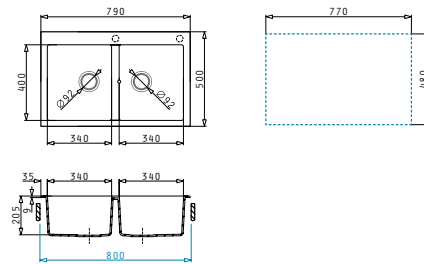

>ALAZIA (79x50) 2B

>Sink Dimensions
790 x 500mm

>Bowl Dimensions
340 x 400 x 205mm / 340 x 400 x 205mm

>Minimum Base Unit
80cm

>Bowl Overflow

>Proposed Accessories

Snow

Carbon

Beige

Mocha

Inset

Ø92mm

>ALAZIA (86x50) 1B 1D

>Sink Dimensions
860 x 500mm

>Bowl Dimensions
340 x 420 x 205mm

>Minimum Base Unit
45cm

>Bowl Overflow

>Proposed Accessories

Snow

Carbon

Beige

Mocha

Reversible

Inset

Ø92mm

>ALAZIA (86x50) 1 ¾B

>Sink Dimensions
860 x 500mm

>Bowl Dimensions
450 x 420 x 205mm / 300 x 360 x 205mm

>Minimum Base Unit
90cm

>Bowl Overflow

>Proposed Accessories

Snow

Carbon

Beige

Mocha

Reversible

Inset

Ø92mm