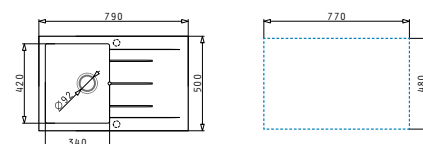

>ALAZIA (79x50) 1B 1D

>Sink Dimensions
790 x 500mm

>Bowl Dimensions
340 x 420 x 205mm

>Minimum Base Unit
45cm

>Bowl Overflow

>Proposed Accessories

Snow

Carbon

Beige

Mocha