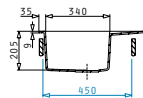

>ALAZIA (59x50) 1B 1D

>Sink Dimensions
590 x 500mm

>Bowl Dimensions
340 x 420 x 205mm

>Minimum Base Unit
45cm

>Bowl Overflow

>Proposed Accessories

Snow

Carbon

Beige

Mocha

Reversible

Inset

Ø92mm