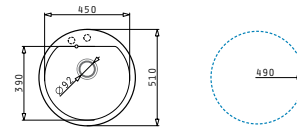

>ALAZIA (Ø51) 1B 1D

>Sink Dimensions
Ø510mm

>Bowl Dimensions
Ø450 x 205mm

>Minimum Base Unit
50cm

>Bowl Overflow

Snow

Carbon

Beige

Mocha