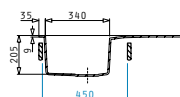

Reversible

Inset

Ø92mm