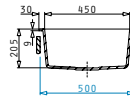

PYRAMIS
Kitchen Inspirations

>ALAZIA (Ø51) 1B 1D

>Sink Dimensions
Ø510mm

>Bowl Dimensions
Ø450 x 205mm

>Minimum Base Unit
50cm

>Bowl Overflow

Snow

Carbon

Beige

Mocha

Inset

Ø92mm

>ALAZIA (59x50) 1B 1D

>Sink Dimensions
590 x 500mm

>Bowl Dimensions
340 x 420 x 205mm

>Minimum Base Unit
45cm

>Bowl Overflow

>Proposed Accessories

Snow

Carbon

Beige

Mocha

Reversible

Inset

Ø92mm

>ALAZIA (79x50) 1B 1D

>Sink Dimensions
790 x 500mm

>Bowl Dimensions
340 x 420 x 205mm

>Minimum Base Unit
45cm

>Bowl Overflow

>Proposed Accessories

Snow

Carbon

Beige

Mocha

Reversible

Inset

Ø92mm