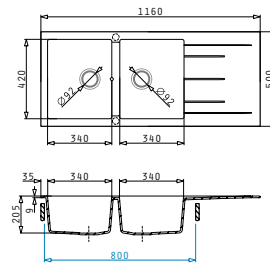

>ALAZIA (116x50) 2B 1D

>Sink Dimensions
1160 x 500mm

>Bowl Dimensions
340 x 420 x 205mm / 340 x 420 x 205mm

>Minimum Base Unit
80cm

>Bowl Overflow

>Proposed Accessories

For even greater safety, the composition of Pyragranite Sinks provides protection against bacteria. Bacteria can cause mould, stains and bad smells. The enrichment of the composition with silver ions makes the surface of the sink, perfectly healthy and suitable to come in contact with food.

As proof of the exceptional quality materials, Pyragranite Sinks carry a Lifetime Guarantee.

Pyragranite sinks are manufactured from 80% natural quartz (silica) which is the hardest and strongest component of granite, while the remaining 20% of the mixture, consists of resins and other substances that assist in binding the grains of quartz and help to achieve excellent color appearance of the surface of the sink.

In addition to PYRAMIS quality control procedure, Pyragranite Sinks have been also tested and certified by the prestigious German Institute for Certification L.G.A. These certificates guarantees that Pyragranite Sinks have passed the most demanding quality standards in terms of mechanical strength, hygiene and safety.

HEAT RESISTANCE

Sink's resistance to heat reaches 280° C.

SHOCK RESISTANCE

The sink withstands the shock of an object that weighs 1Kg and drops from height of 70cm.

RESISTANCE TO CHEMICALS

Discoloration is prevented even in the use of strong chemical cleaners.

SCRATCHING RESISTANCE

The high percentage of mineral charges in the mixture, makes Pyragranite Sinks very resistant to scratches, marks and wear.