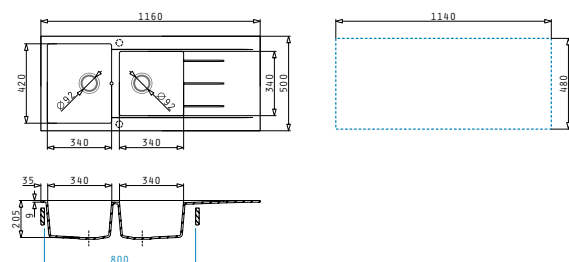

### >ALAZIA (100x50) 1 ½B 1D

>Sink Dimensions  
1000 x 500mm

>Bowl Dimensions  
340 x 415 x 205mm / 160 x 340 x 180mm

>Minimum Base Unit  
60cm

>Bowl Overflow

>Proposed Accessories

Wooden Chopping Board & Inox Colander

### >ALAZIA (116x50) 1 ¾B 1D

>Sink Dimensions  
1160 x 500mm

>Bowl Dimensions  
340 x 420 x 205mm / 340 x 420 x 205mm

>Minimum Base Unit  
80cm

>Bowl Overflow

>Proposed Accessories

Wooden Chopping Board & Inox Colander

>ALAZIA (116x50) 2B 1D

>Sink Dimensions  
1160 x 500mm

>Bowl Dimensions  
340 x 420 x 205mm / 340 x 420 x 205mm

>Minimum Base Unit  
80cm

>Bowl Overflow

>Proposed Accessories

Snow

Carbon