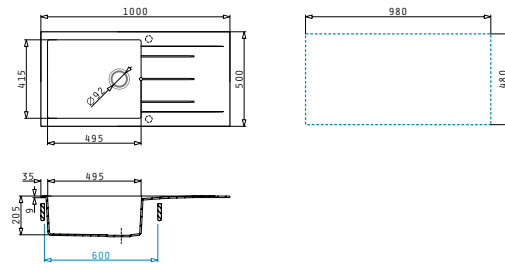

### >ALAZIA (86x50) 1 ¾B

>Sink Dimensions  
860 x 500mm

>Bowl Dimensions  
450 x 420 x 205mm / 300 x 360 x 205mm

>Minimum Base Unit  
90cm

>Bowl Overflow

>Proposed Accessories

Snow

Carbon

### >ALAZIA (100x50) 1B 1D

>Sink Dimensions  
1000 x 500mm

>Bowl Dimensions  
495 x 415 x 205mm

>Minimum Base Unit  
60cm

>Bowl Overflow

>Proposed Accessories

Wooden Chopping Board & Inox Colander

Snow

### >ALAZIA (100x50) 1 ½B 1D

>Sink Dimensions  
1000 x 500mm

>Bowl Dimensions  
340 x 415 x 205mm / 160 x 340 x 180mm

>Minimum Base Unit  
60cm

>Bowl Overflow

>Proposed Accessories

Wooden Chopping Board & Inox Colander

### >ALAZIA (116x50) 1 ¾B 1D

>Sink Dimensions  
1160 x 500mm

>Bowl Dimensions  
340 x 420 x 205mm / 340 x 420 x 205mm

>Minimum Base Unit  
80cm

>Bowl Overflow

>Proposed Accessories

Wooden Chopping Board & Inox Colander