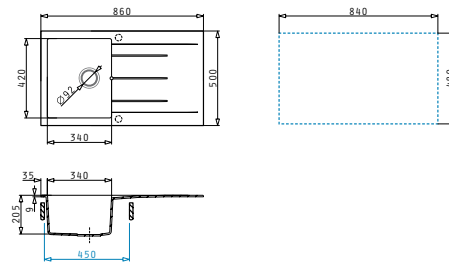

>ALAZIA (79x50) 2B

>Sink Dimensions
790 x 500mm

>Bowl Dimensions
340 x 400 x 205mm / 340 x 400 x 205mm

>Minimum Base Unit
80cm

>Bowl Overflow

>Proposed Accessories

Snow

Carbon

Beige

Mocha

Inset

Ø92mm

>ALAZIA (86x50) 1B 1D

>Sink Dimensions
860 x 500mm

>Bowl Dimensions
340 x 420 x 205mm

>Minimum Base Unit
45cm

>Bowl Overflow

>Proposed Accessories

Snow

Carbon

Beige

Mocha

Reversible

Inset

Ø92mm

>ALAZIA (86x50) 1 ¾B

>Sink Dimensions
860 x 500mm

>Bowl Dimensions
450 x 420 x 205mm / 300 x 360 x 205mm

>Minimum Base Unit
90cm

>Bowl Overflow

>Proposed Accessories

Snow

Carbon

Beige

Mocha

Reversible

Inset

Ø92mm